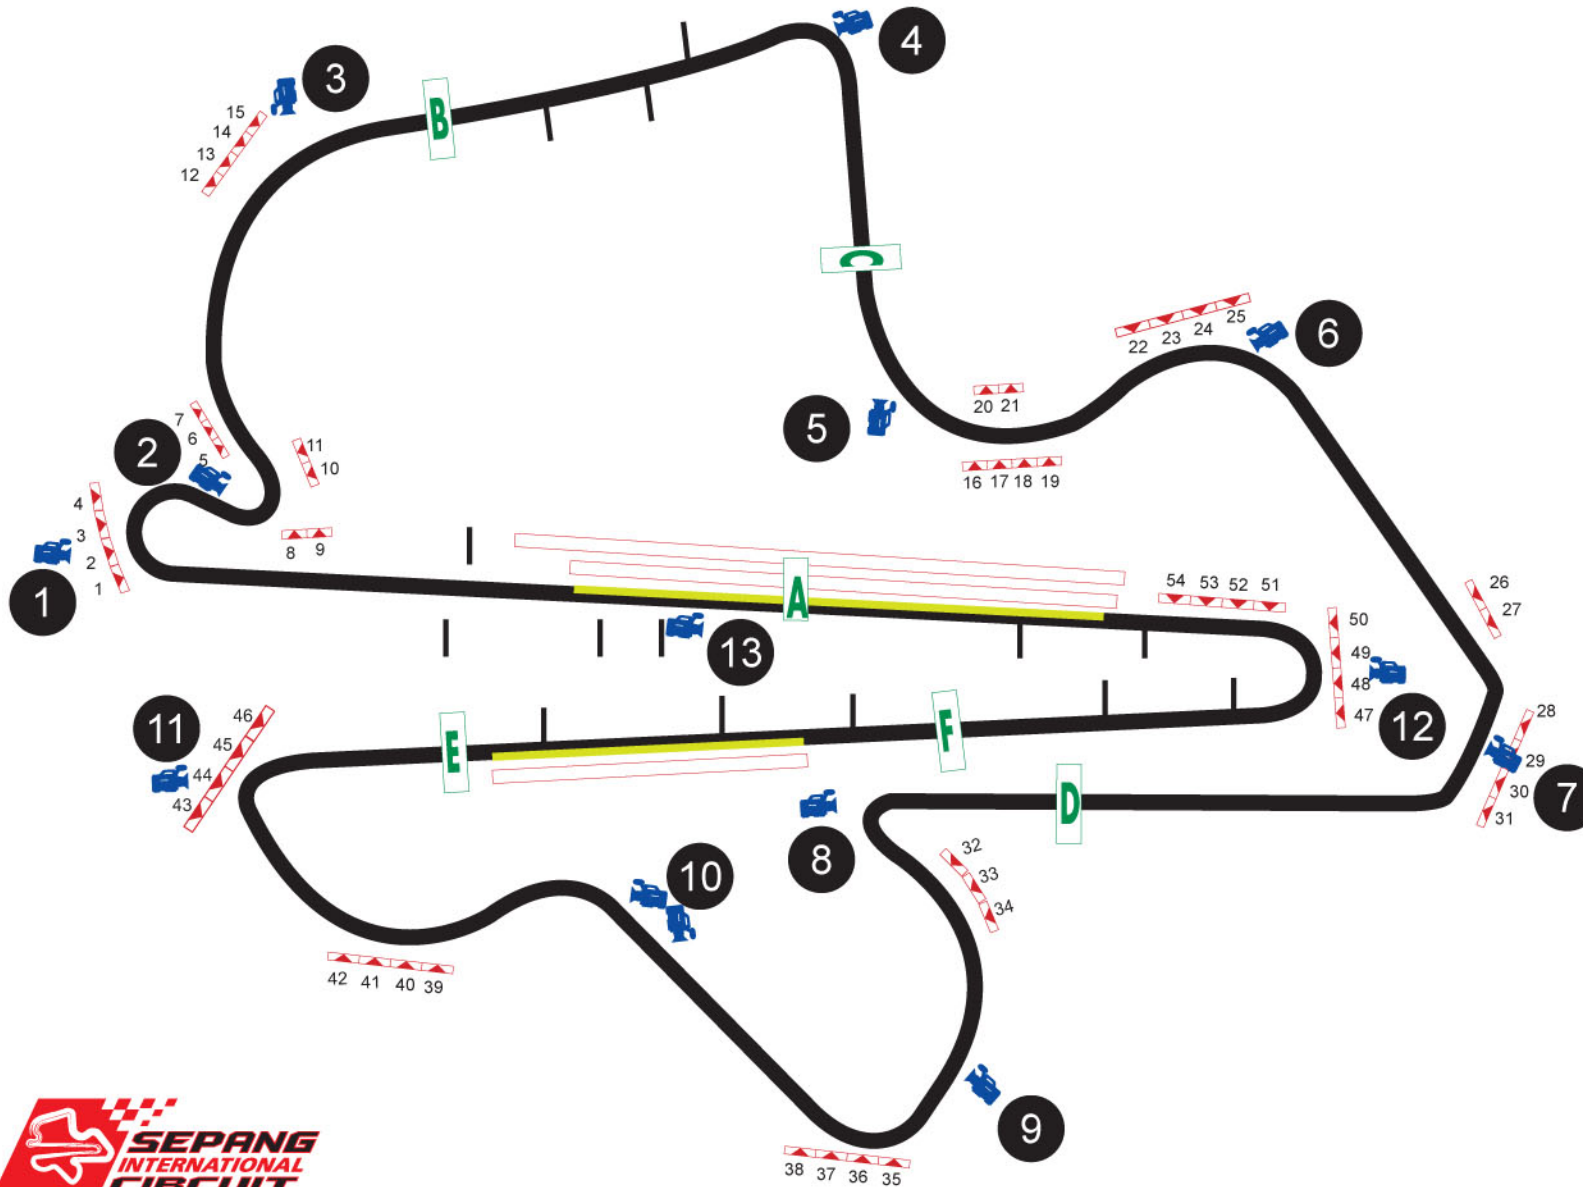

2009 **AUTOBACS** SUPER GT ROUND 4

**SUPER GT INTERNATIONAL SERIES
MALAYSIA
19-21 JUNE 2009**

LEGEND

Pitwall Signage (Title Sponsor)

OVERHEAD BRIDGE

- A
- B
- C
- D
- E
- F

TRACK

1	29
2	30
3	31
4	32
5	33
6	34
7	35
8	36
9	37
10	38
11	39
12	40
13	41
14	42
15	43
16	44
17	45
18	46
19	47
20	48
21	49
22	50
23	51
24	52
25	53
26	54
27	
28	